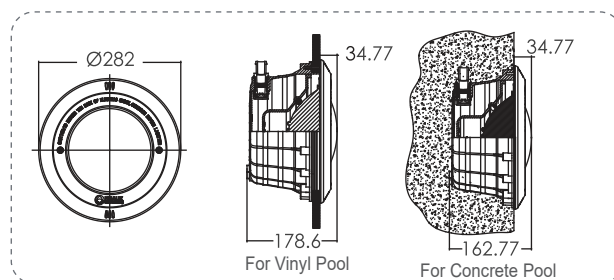

Model: NP300-P

IP68 **CE**
RoHS COMPLIANT 2011/65/EU **SAA**