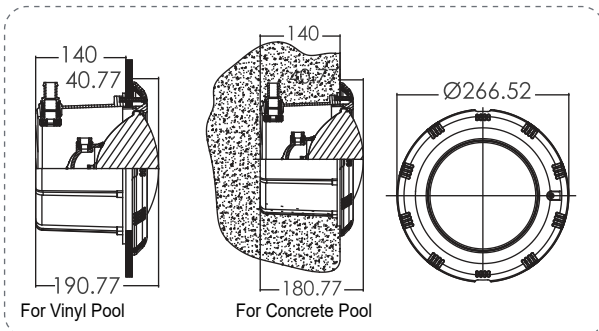

P300 Light Niche