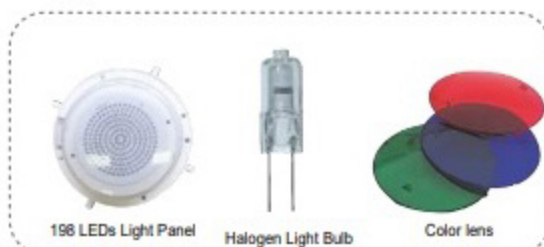

P100 Series Underwater Light

Waterproof Standard

IP68

Cable

2.5m

Material

ABS + UV stabilizer

Installation

Wall Mounted (Flat Type)

Color

Model: LED-TP100

P100 Series Light Product Information

Code	Model	Light	Watt/ Voltage	Color	Ilumiance (lux)
88041902	UL-P100	Halogen Light Bulb	75W/12V	Color lens,Red/Green/Blue	400(red), 300(green), 240(blue), 680(no lens)
88041952W	LED-P100	198 LEDs Light Panel	8W/12V	Cool White	180(cool white)
88041952C	LED-P100	198 LEDs Light Panel	8W/12V	Auto color changing	250(color)
88041952B	LED-P100	198 LEDs Light Panel	8W/12V	Blue	120(blue)