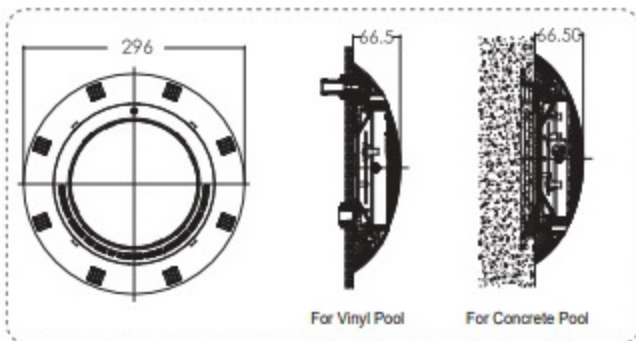

P100 Series Light Product Information

Code	Model	Light	Watt/ Voltage	Color	Ilumiance (lux)
88041902	UL-P100	Halogen Light Bulb	75W/12V	Color lens,Red/Green/Blue	400(red), 300(green), 240(blue), 680(no lens)
88041952W	LED-P100	198 LEDs Light Panel	8W/12V	Cool White	180(cool white)
88041952C	LED-P100	198 LEDs Light Panel	8W/12V	Auto color changing	250(color)
88041952B	LED-P100	198 LEDs Light Panel	8W/12V	Blue	120(blue)

LEDs Panel & Light Bulb for TP100 / P100

Code	Model	Description	Color	Watt/Voltage
01221002	N/A	Color lens for UL-P100	Red/Green/Blue	N/A
01221003	N/A	Color lens for UL-TP100	Red/Green/Blue	N/A
04011111	N/A	LED Light Panel for LED-P100	Cool White	8W/12V
04011112	N/A	LED Light Panel for LED-P100	Auto Color Changing	8W/12V
04011115	N/A	LED Light Panel for LED-P100	Blue	8W/12V
04011109	N/A	LED Light Panel for LED-TP100	Cool White	8W/12V
04011110	N/A	LED Light Panel for LED-TP100	Auto Color Changing	8W/12V