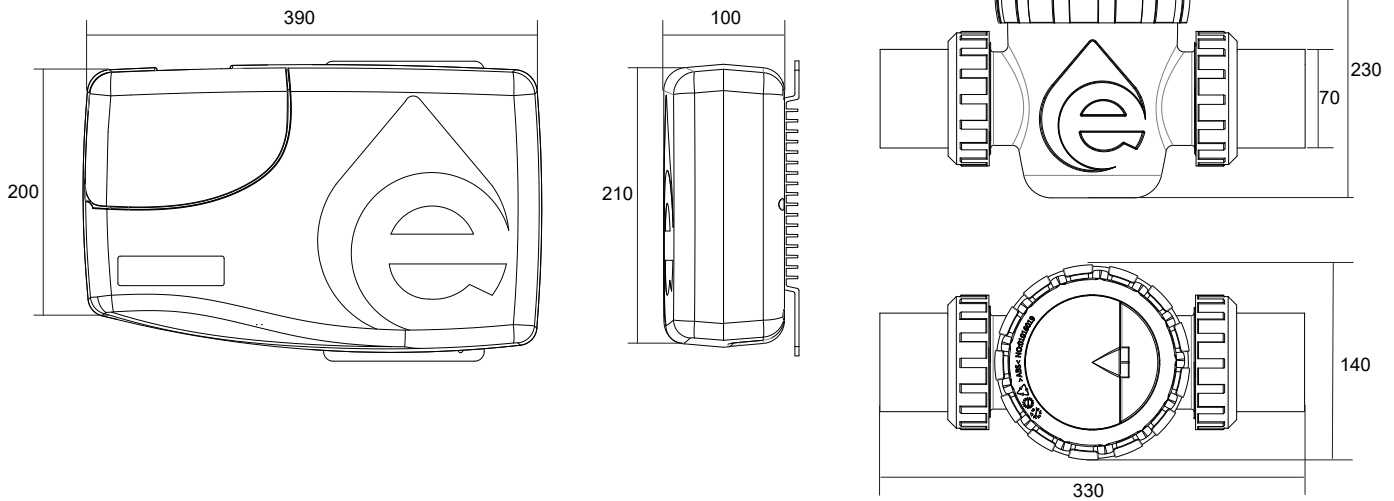

## The Cell

- 1) Titanium plates for a maximum chlorine production of 20 gram/h
- 2) Self-cleaning reverse polarity
- 3) Water flow sensor
- 4) Temperature sensor
- 5) Translucent casing with connections for 50 mm / 1 ½" or 63 mm / 2" pipes

## Product Dimensions and Technical Information

| Code     | Model   | Input Voltage/<br>Frequency | Salt Level | Cell Output | Maximum<br>Pool Size | Cell<br>Connections      |
|----------|---------|-----------------------------|------------|-------------|----------------------|--------------------------|
| 88380702 | SSCmini | 220-240V / 50-60Hz          | 3000ppm    | 20gr/hr     | 90,000 Liters        | 1.5" / 50mm or 2" / 63mm |