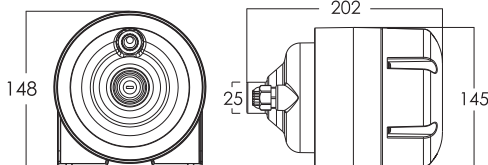

AB SERIES ECONOMY AIR BLOWER

AB Series Air Blower is applicable both in bath tub or spa tub

Code 220V/50-60Hz	Code 110V/50-60Hz	Model	Watt
88080201	88080101	AB350	350W
88080202	88080102	AB450	450W
88080203	88080103	AB550	550W

Available from:

Mactan Pools Inc
M.L. Quezon National Highway, Maribago
Lapu-lapu City, Cebu, Philippines

Telephone: (032) 516-1471 | (032) 262-1692
Website: www.mactanpools.com.ph