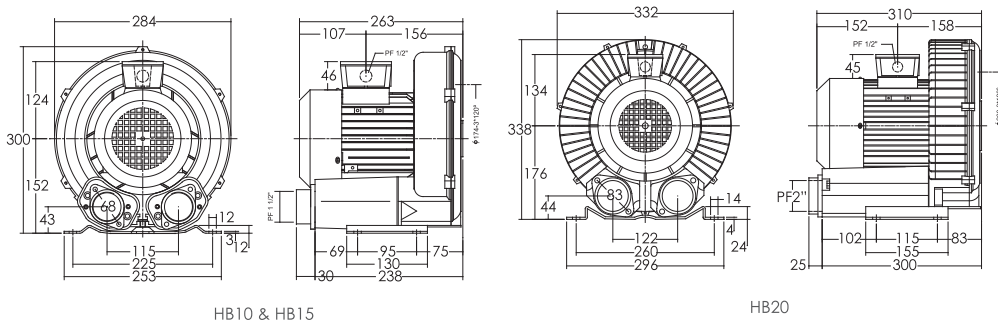

HB10 & HB15

HB20

Code 220V/50Hz	Model	Rated Output(kW)	Voltage (V)	Current (A)	Voltage (V)	Current (A)	Max Volume (m ³ /min)	Noise (dB)	Weight (kg)	Static pressure Vacuum Compressor (mbar)	Relief Value (Pressure) (Type)	Suction Filter
88080304	HB10	0.75	110-120	11	220-240	5.5	2.4	63	16.5	140/160	01*1 /01*1	MF12
88080305	HB15	1.1	110-120	14	220-240	7.0	2.4	63	16.5	160/190	01*1 /01*1	MF12
88080306	HB20	1.5	110-120	14	220-240	10	3.6	70	26	180/190	01*1 /01*1	MF16

AB SERIES ECONOMY AIR BLOWER

AB Series Air Blower is applicable both in bath tub or spa tub

Code 220V/50-60Hz	Code 110V/50-60Hz	Model	Watt
88080201	88080101	AB350	350W
88080202	88080102	AB450	450W
88080203	88080103	AB550	550W